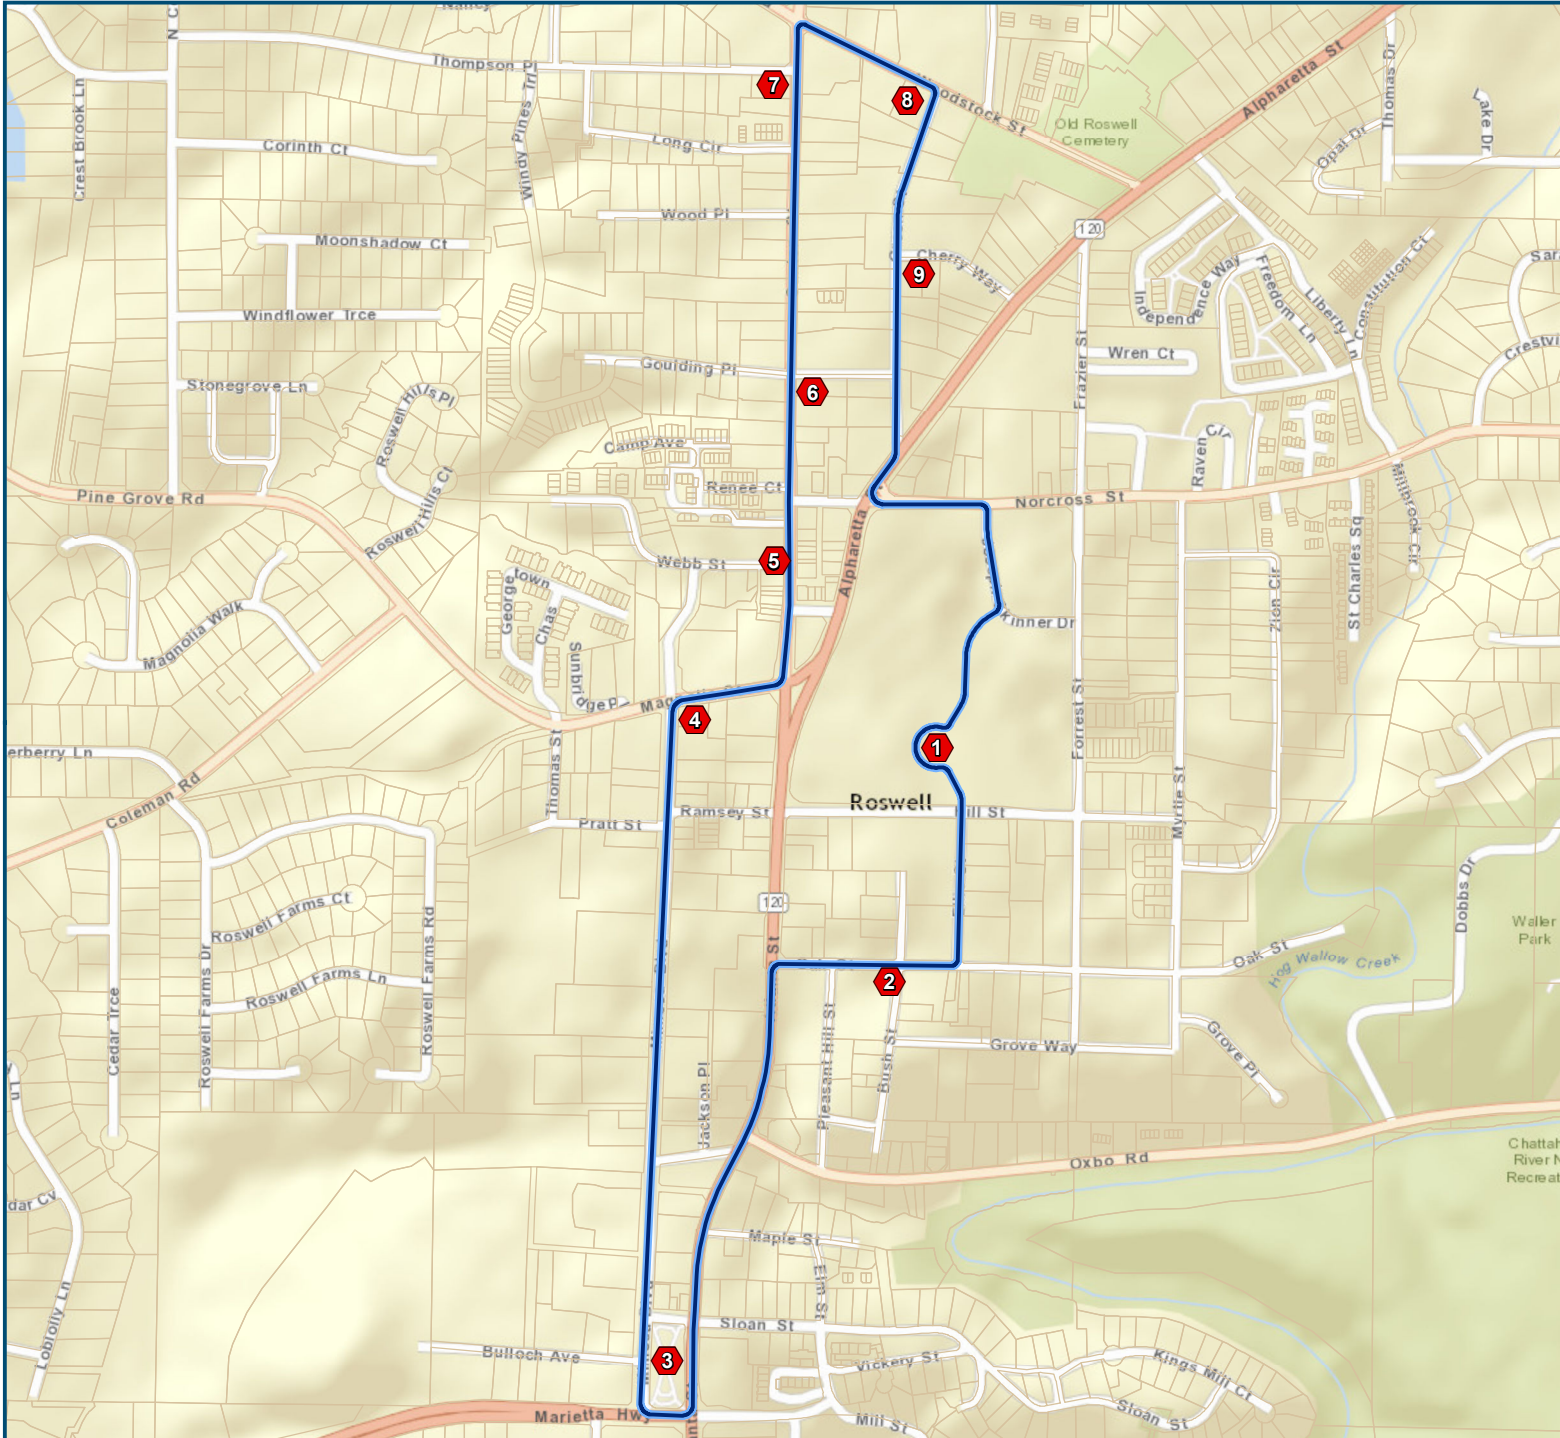

Roswell Trolley Route

<i>Stops</i>	<i>Location</i>
1	City Hall
2	Oak St. and Bush St.
3	Bulloch Hall
4	Magnolia St. and Mimosa Blvd.
5	Canton St. and Webb St.
6	Plum Tree Way and Canton St.
7	Canton St. and Thompson Pl.
8	Green St. and Woodstock St.
9	Green St. and Cherry Way