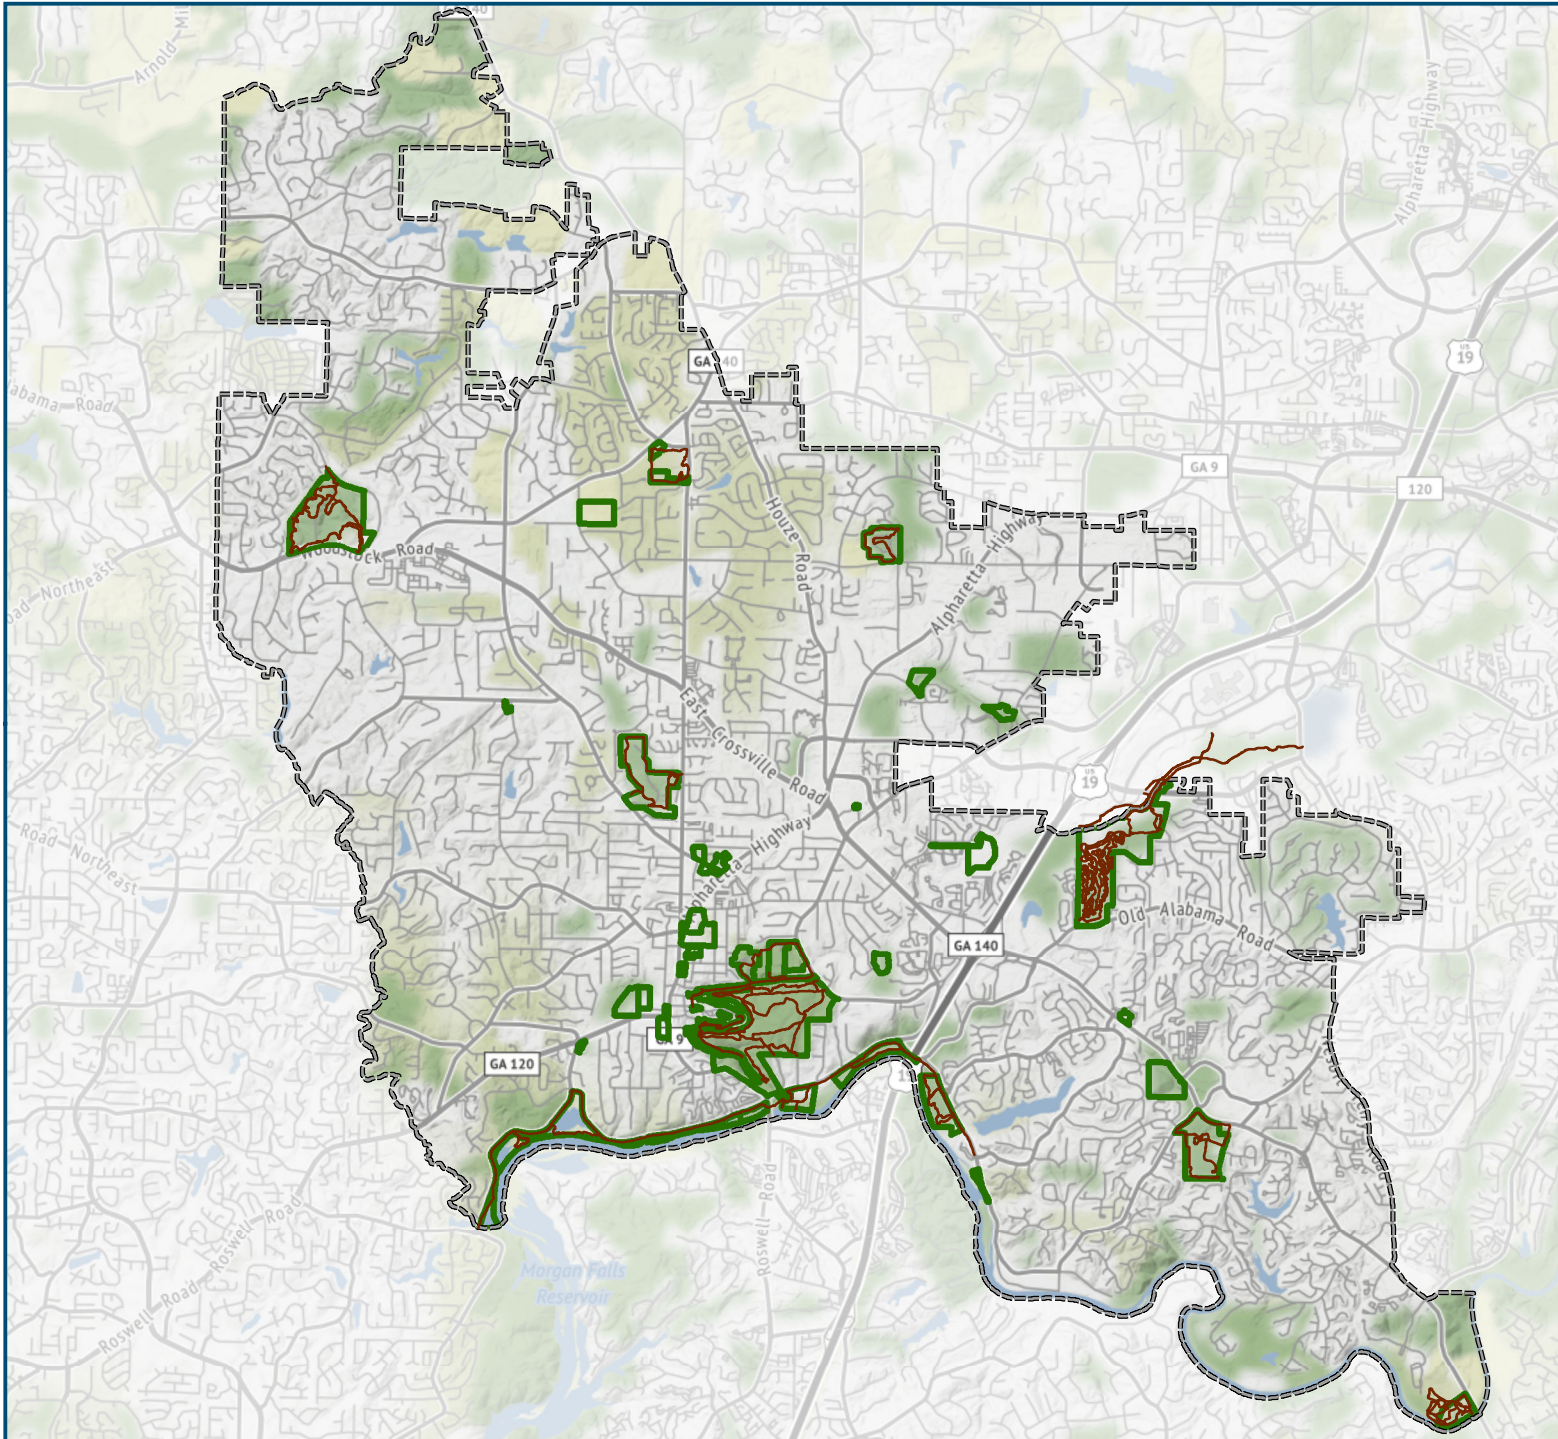

Parks in the City of Roswell