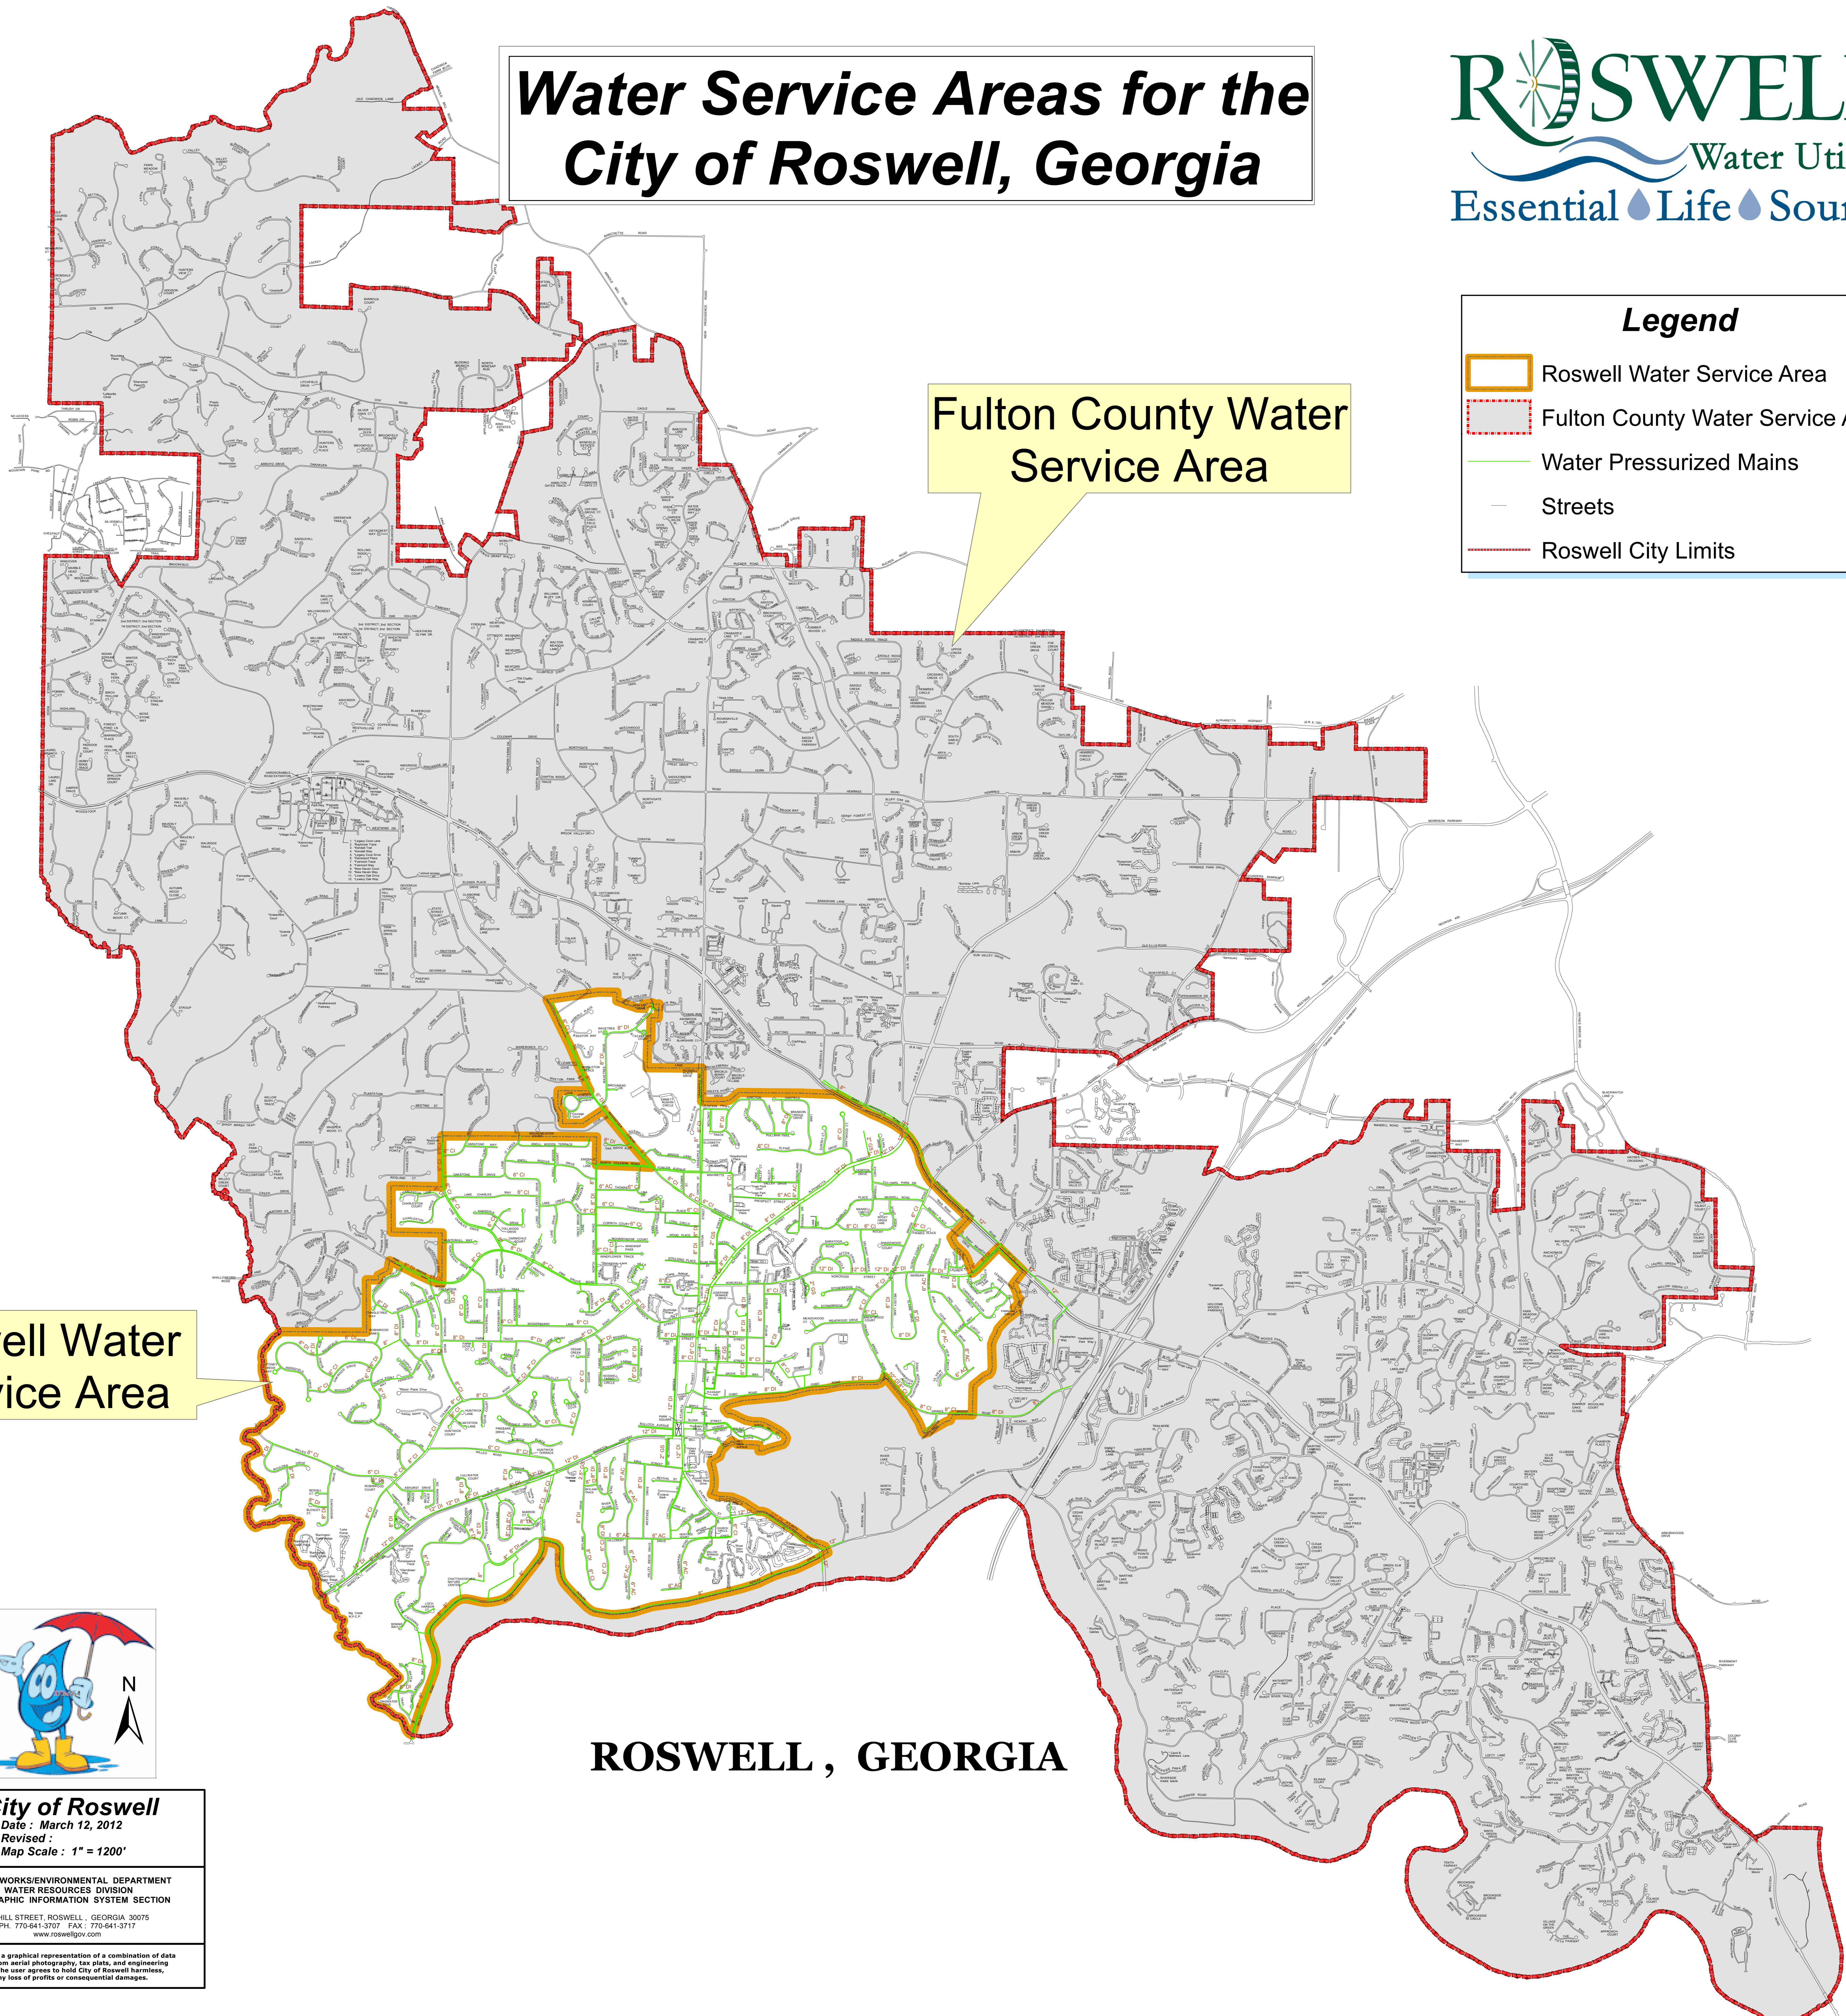

Water Service Areas for the City of Roswell, Georgia

Legend

- Roswell Water Service Area
- Fulton County Water Service Area
- Water Pressurized Mains
- Streets
- Roswell City Limits

Fulton County Water Service Area

Roswell Water Service Area

ROSWELL, GEORGIA

City of Roswell
Date : March 12, 2012
Revised :
Map Scale : 1" = 1200'

PUBLIC WORKS/ENVIRONMENTAL DEPARTMENT
WATER RESOURCES DIVISION
GEOGRAPHIC INFORMATION SYSTEM SECTION