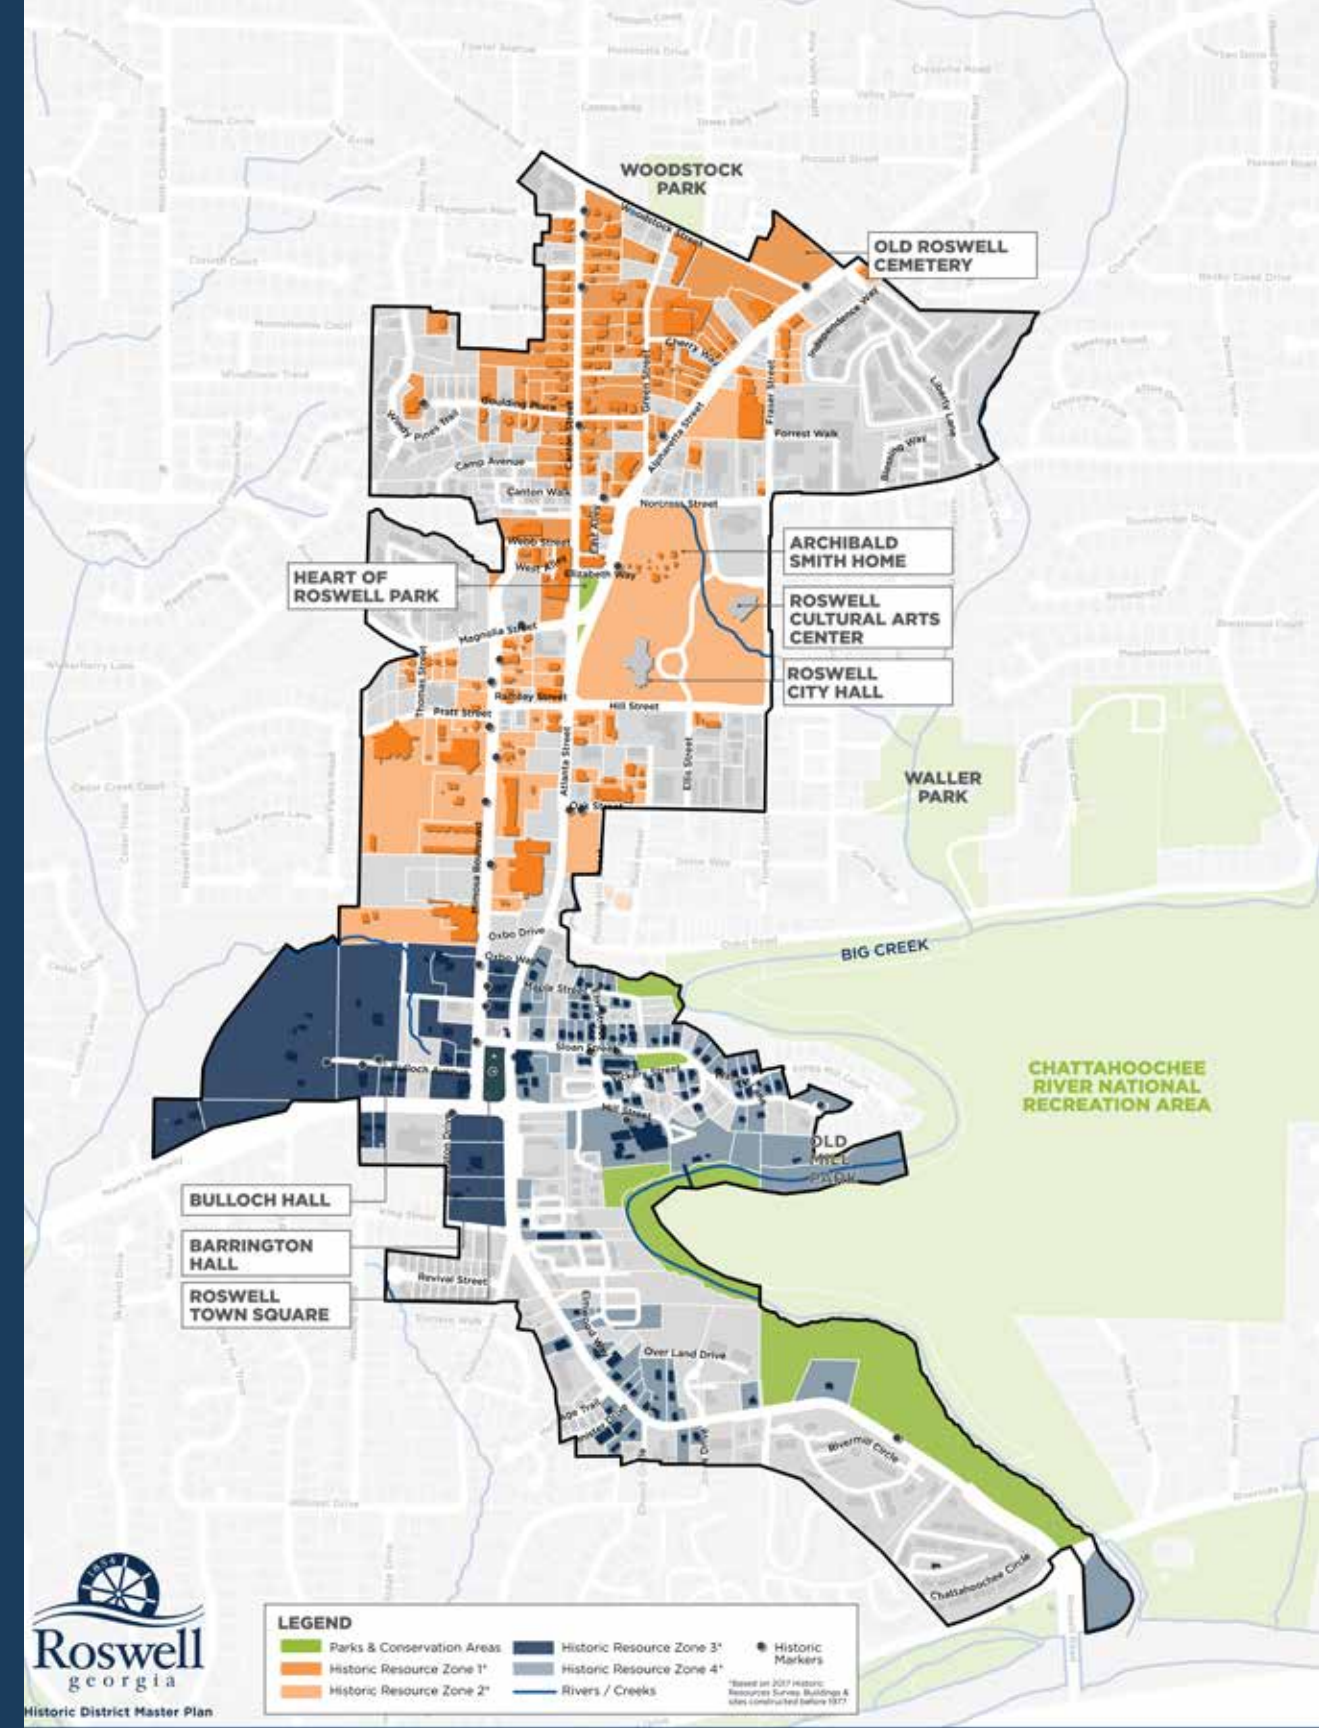

HISTORIC RESOURCES - 50+ Yrs

- Most resources (90%) identified in 2017 Survey within the Historic District were built before 1968 (50 years)