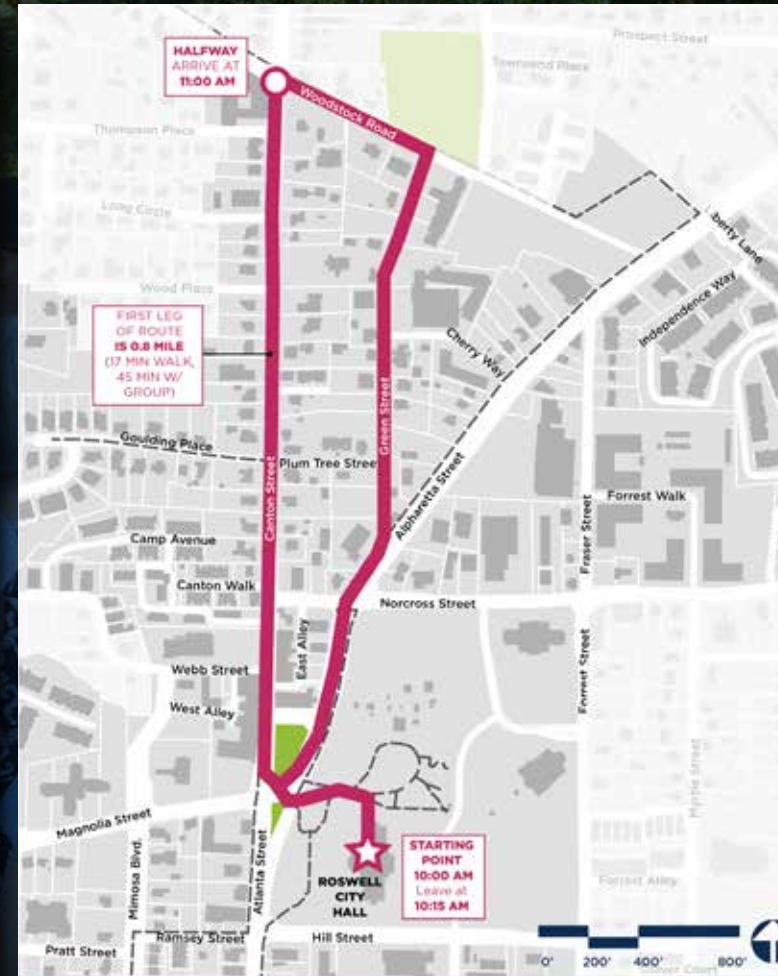

Walking
Tours

Master Plan Development

- Historic District Concept Plan
- Context Areas Concept Plans
- Additional graphics, charts, tables

Charrette

Implementation Plan

- Master Plan City Council Approval
- Code & Regulation Recommendations

Draft Plan
Open
House

Final Deliverables & Presentation

- Final report document
- Final presentation to Council with all recommendations

Public Involvement

ENGAGEMENT: Walking Tours

- Walking Tours (Maps to left) with members of the public
- Saturday, November 3rd, 2018 @ 10:00 AM to 12:00 PM
- Two Routes to choose from - Canton Street & Green Street (1) and Mimosa Boulevard (2)
- Each route is ~1.5 miles
- Make-up Canton Street Tour: Sunday, November 4th, 2018 @ 1:30 PM to 3:30 PM