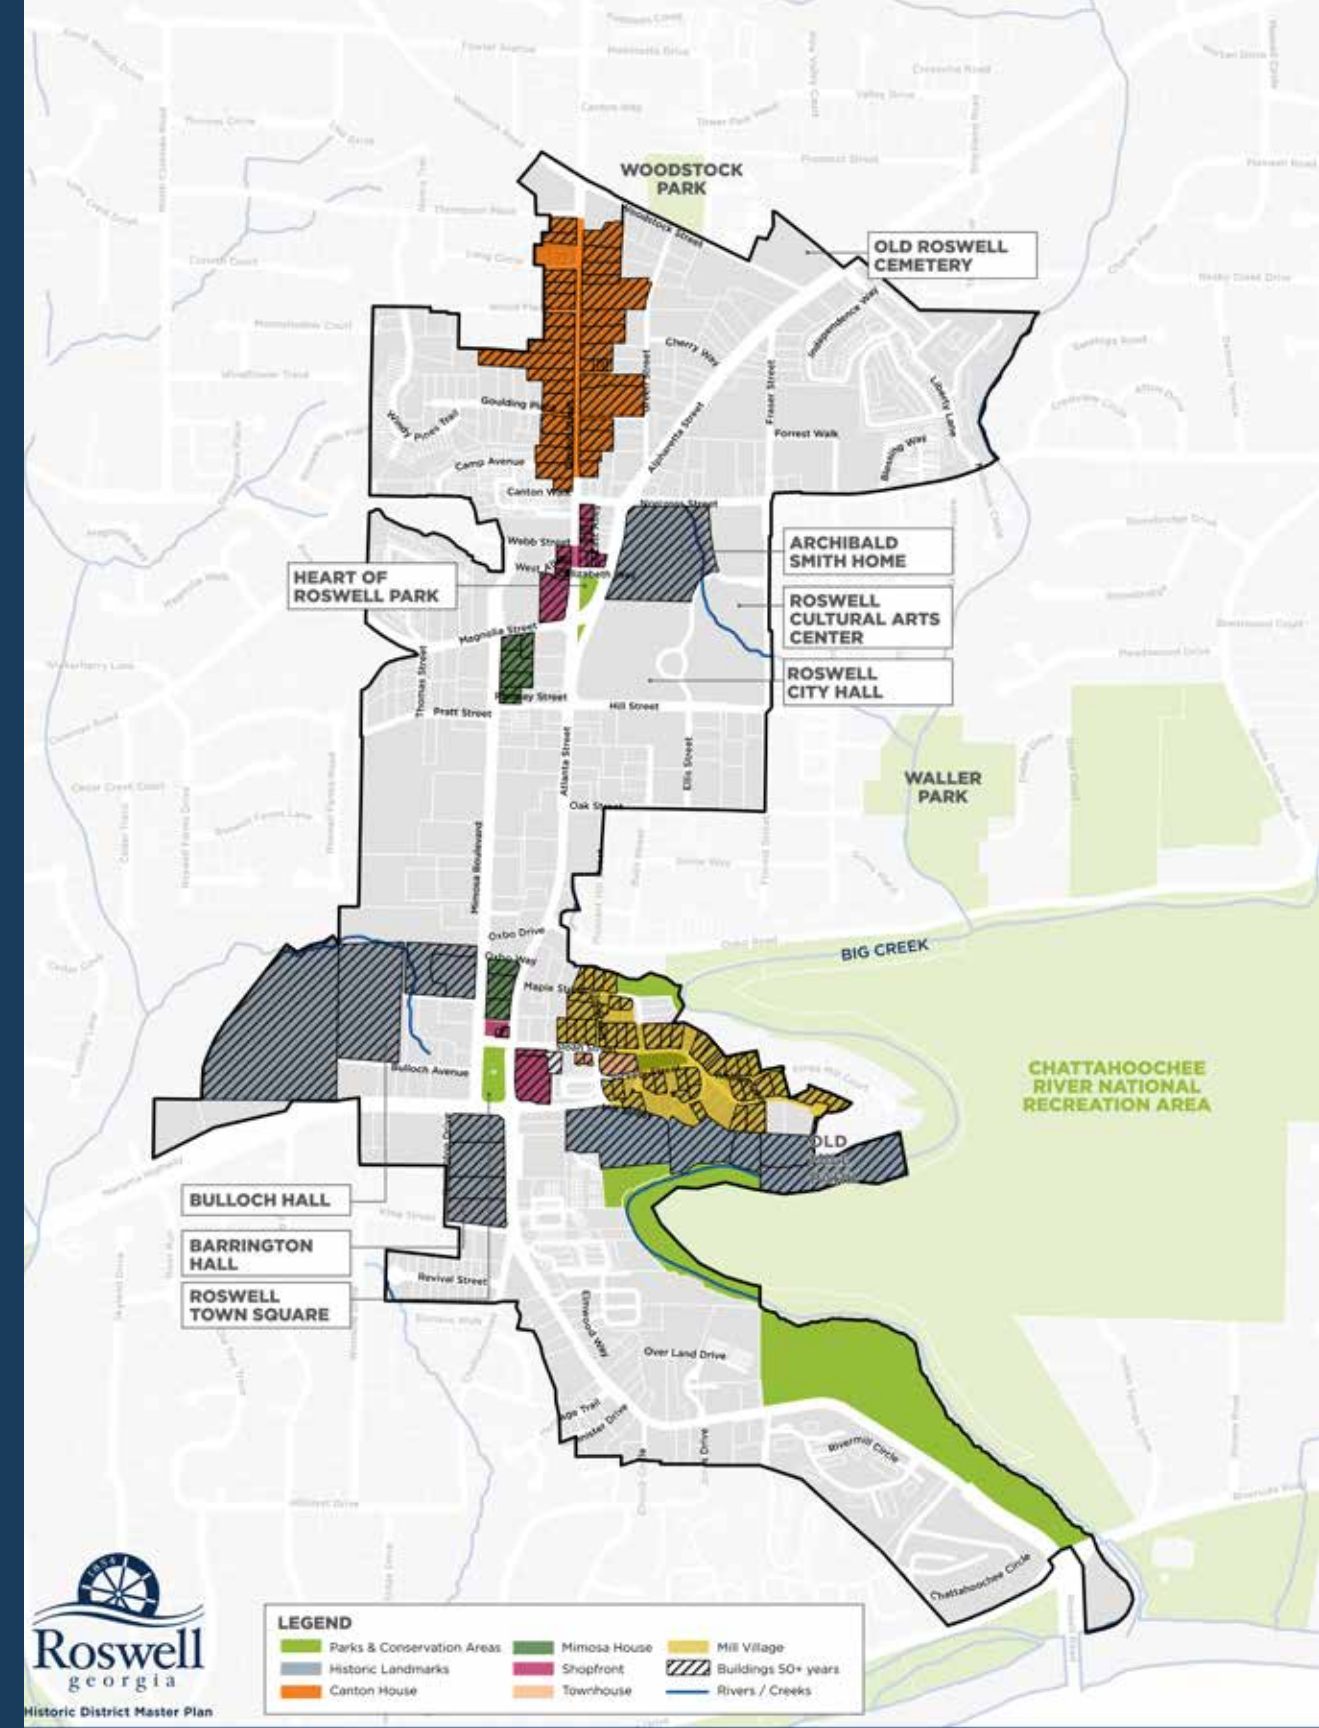

URBAN FORM ANALYSIS

- **6 Urban Form Patterns identified:**

- Canton House
- Mimosa House
- Shopfronts
- Mill Village
- Historic Landmarks

- **Buildings older than 50 years old (built before 1968)**