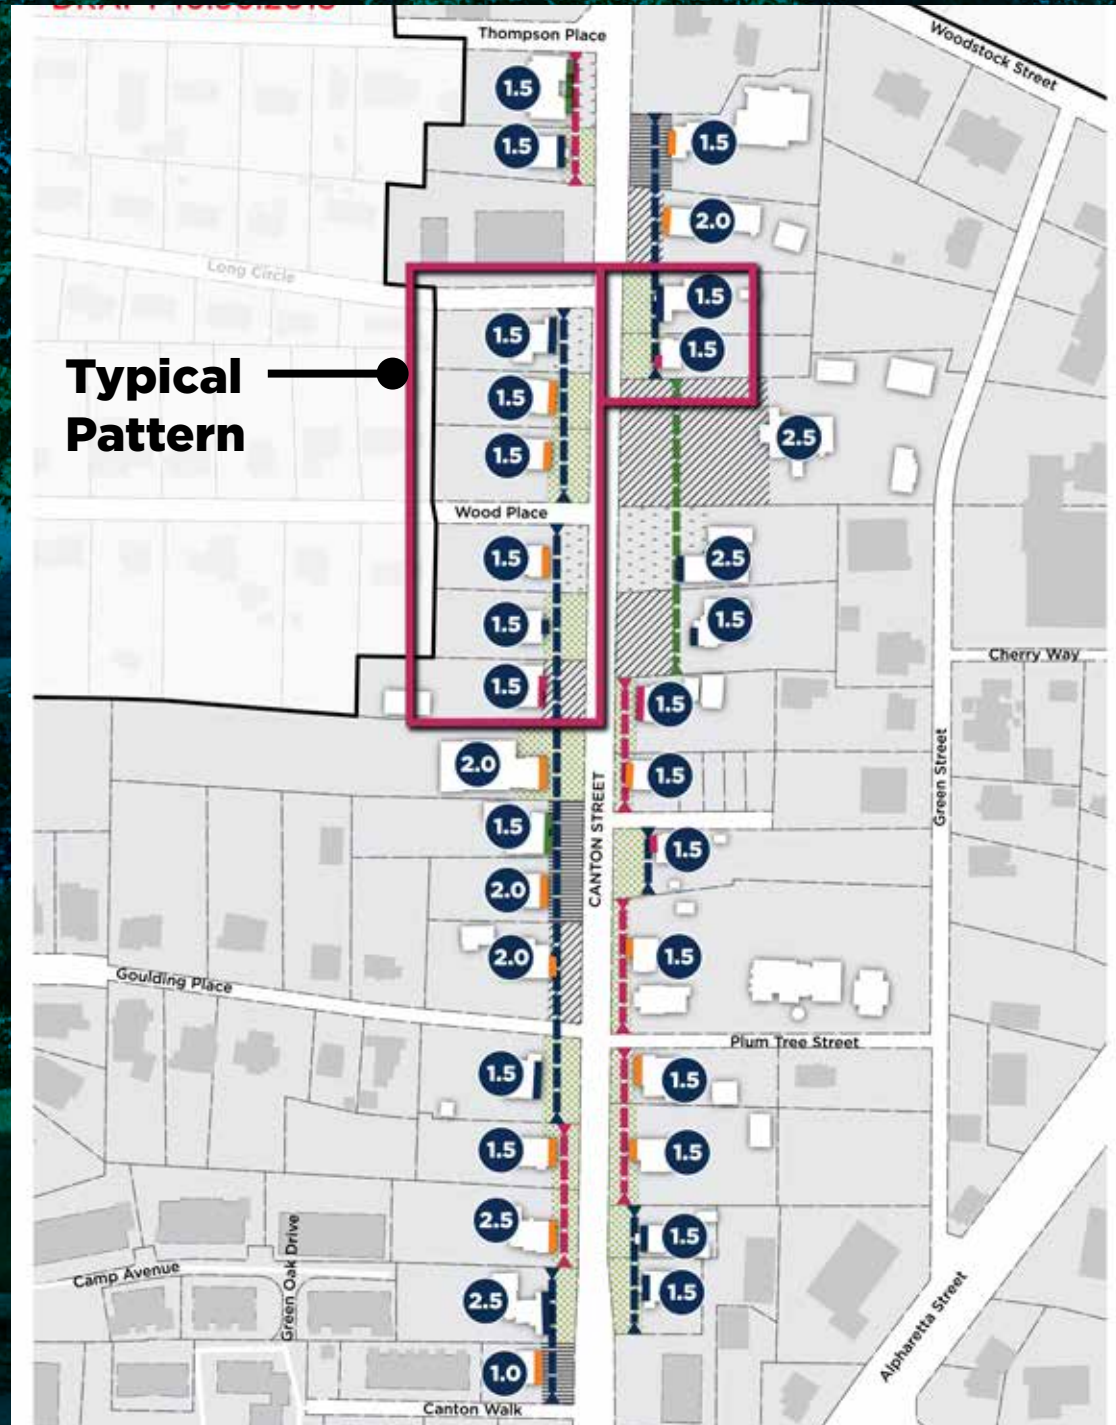

URBAN FORM ANALYSIS