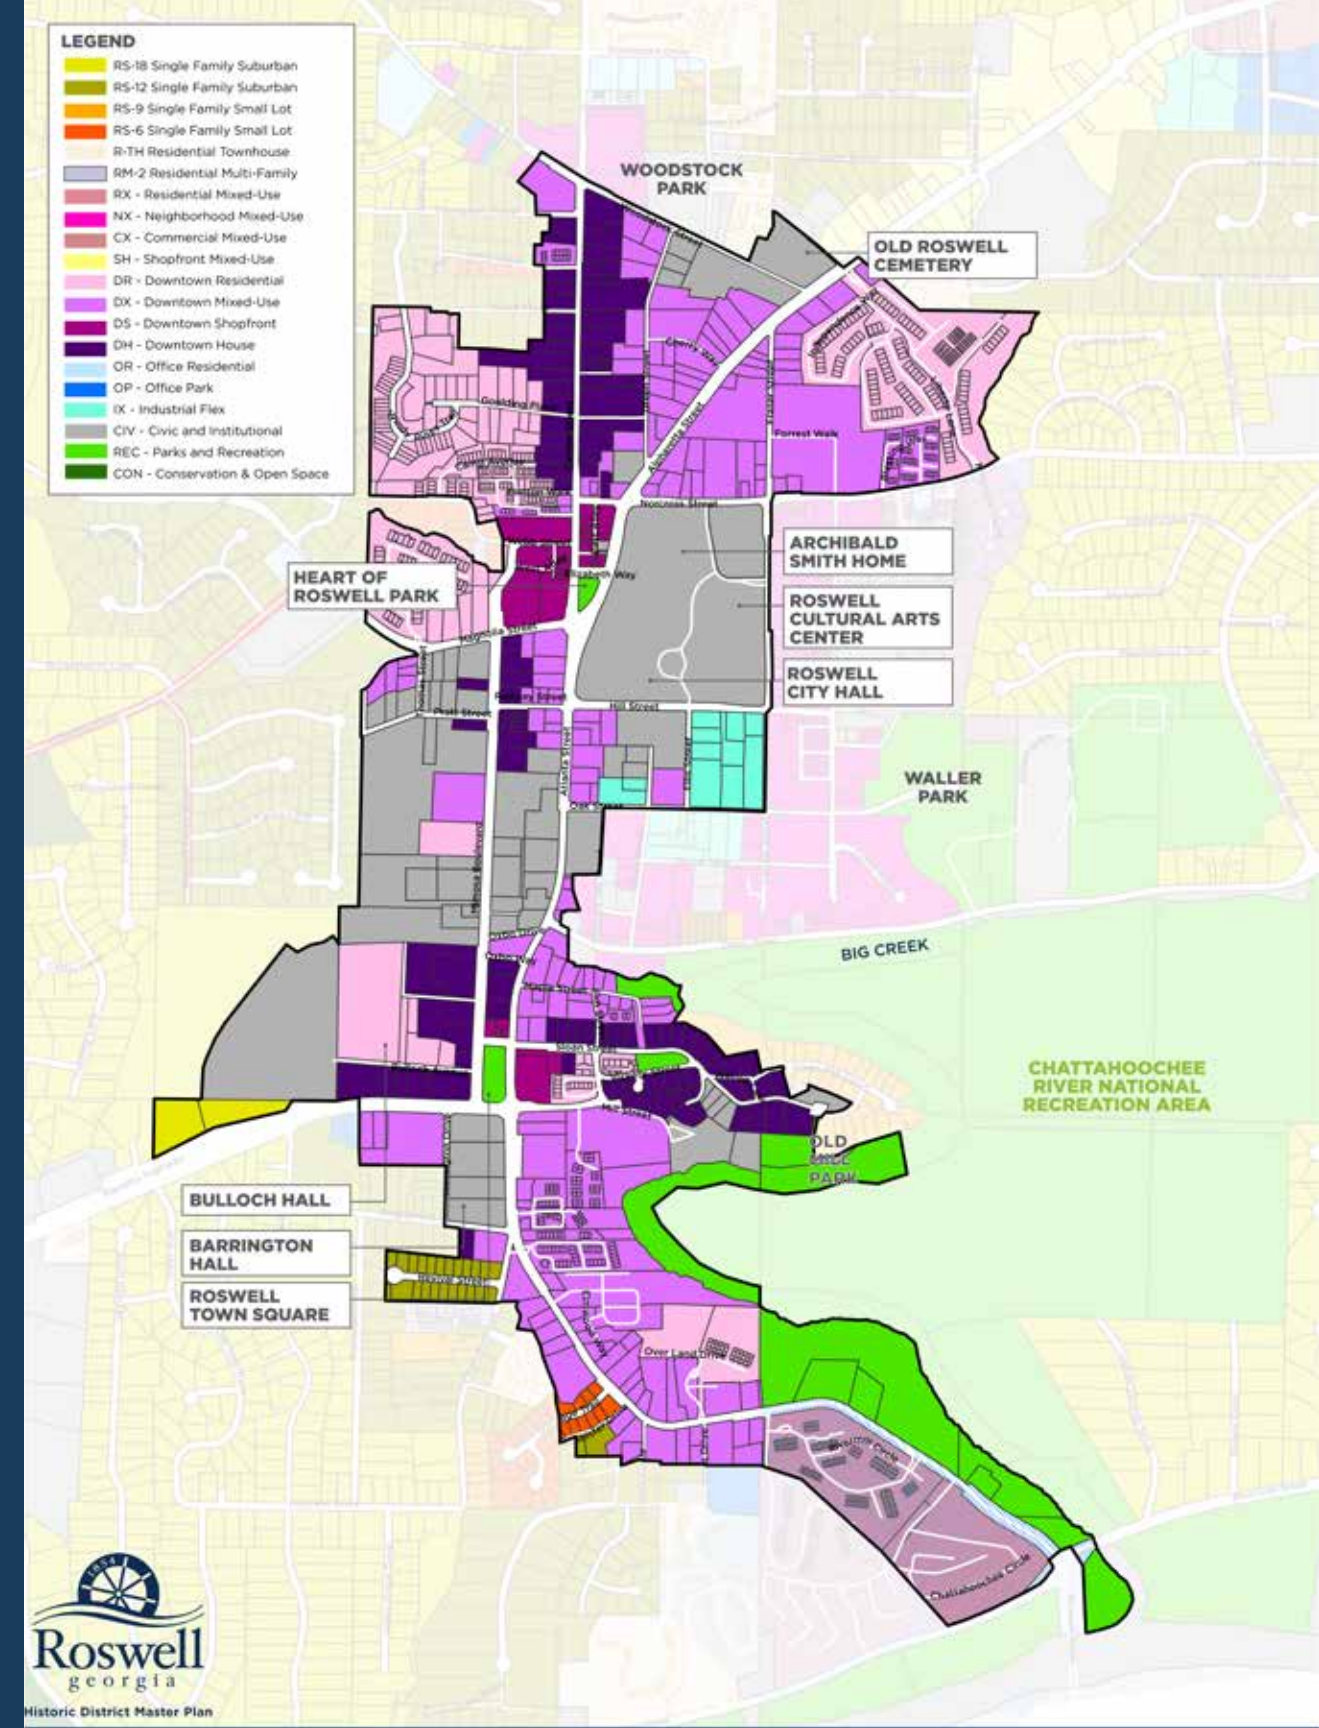

CURRENT ZONING

- UDC Downtown Historic Districts
  - DR: Downtown Residential
  - DX: Downtown Mixed-Use
  - DS: Downtown Shopfront
  - DH: Downtown House
- Other Zoning Districts
  - Single-Family Residential Districts
  - Mixed-Use Residential
  - Industrial Flex, Civic & Institutional
- UDC Guidelines
- Opportunities exist to align the two