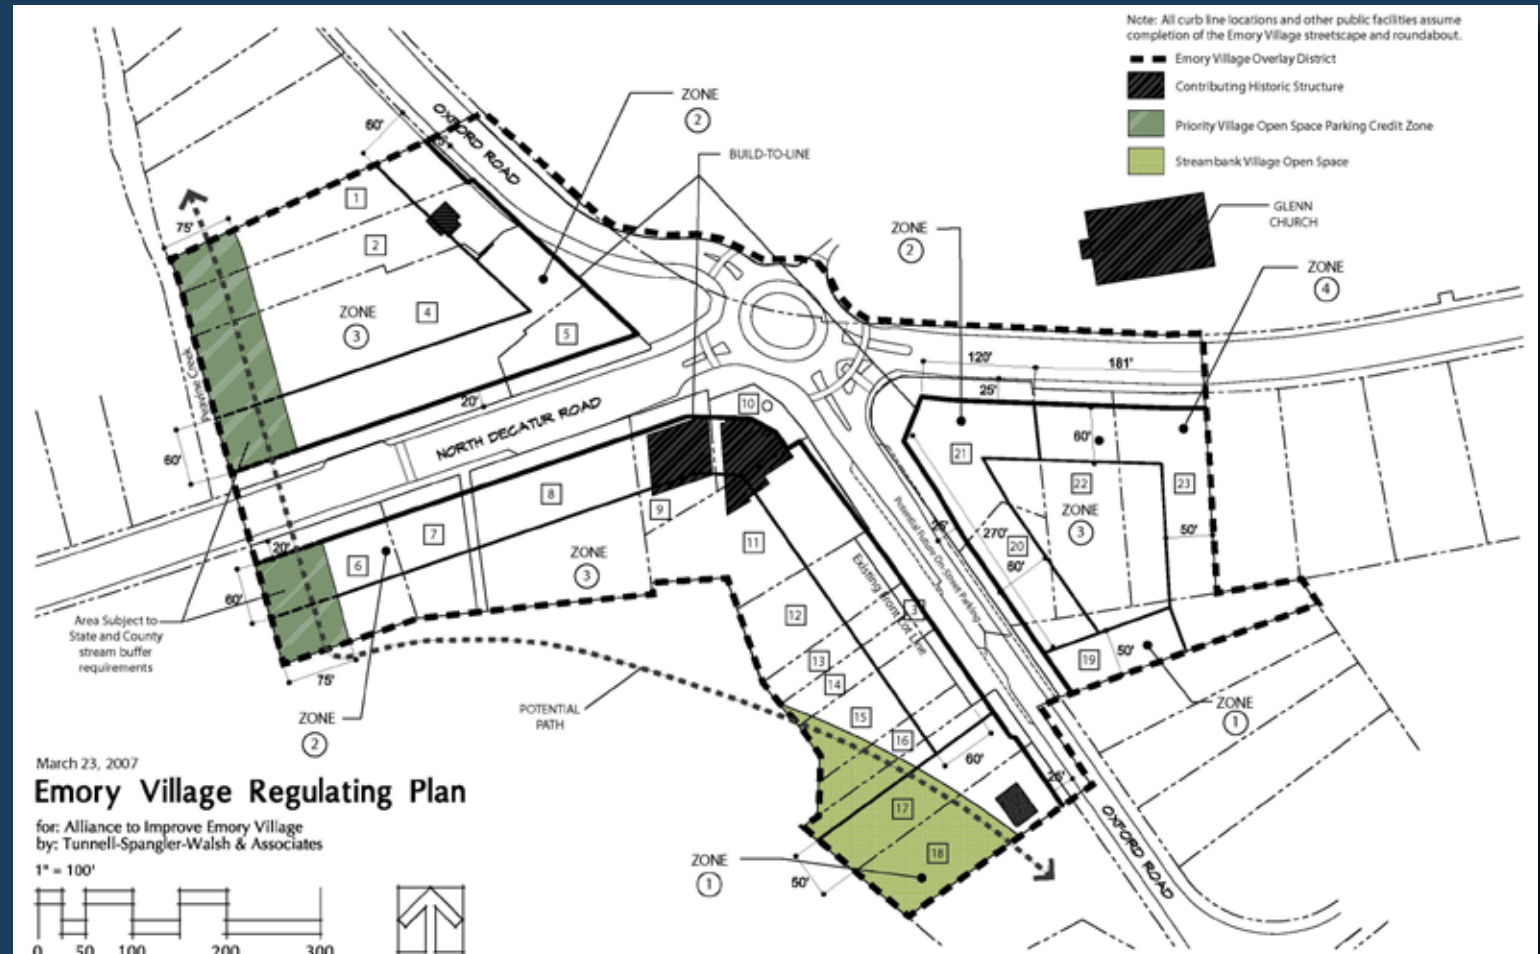

Other Considerations?

Tools to Balance Growth & Preservation

REGULATING PLANS

COMPATIBILITY RULES

SUBAREAS

HYBRID

REGULATING PLANS

A TYPE OF ZONING MAP SHOWING ANY SITE-SPECIFIC STANDARDS ON A PARCEL-BY-PARCEL BASIS:

- Setbacks
- Building Height
- Frontage Types
- Streetscapes

Emory Village Regulating Plan

COMPATIBILITY RULE

WRITTEN REGULATIONS THAT LINK STANDARDS TO EXISTING PATTERNS (GENERALLY ON THE BLOCK FACE).

- No smaller than the smallest, nor larger than the largest: setbacks, height, building width, massing, etc.
- Prevailing patterns: frontage types, materials, etc.