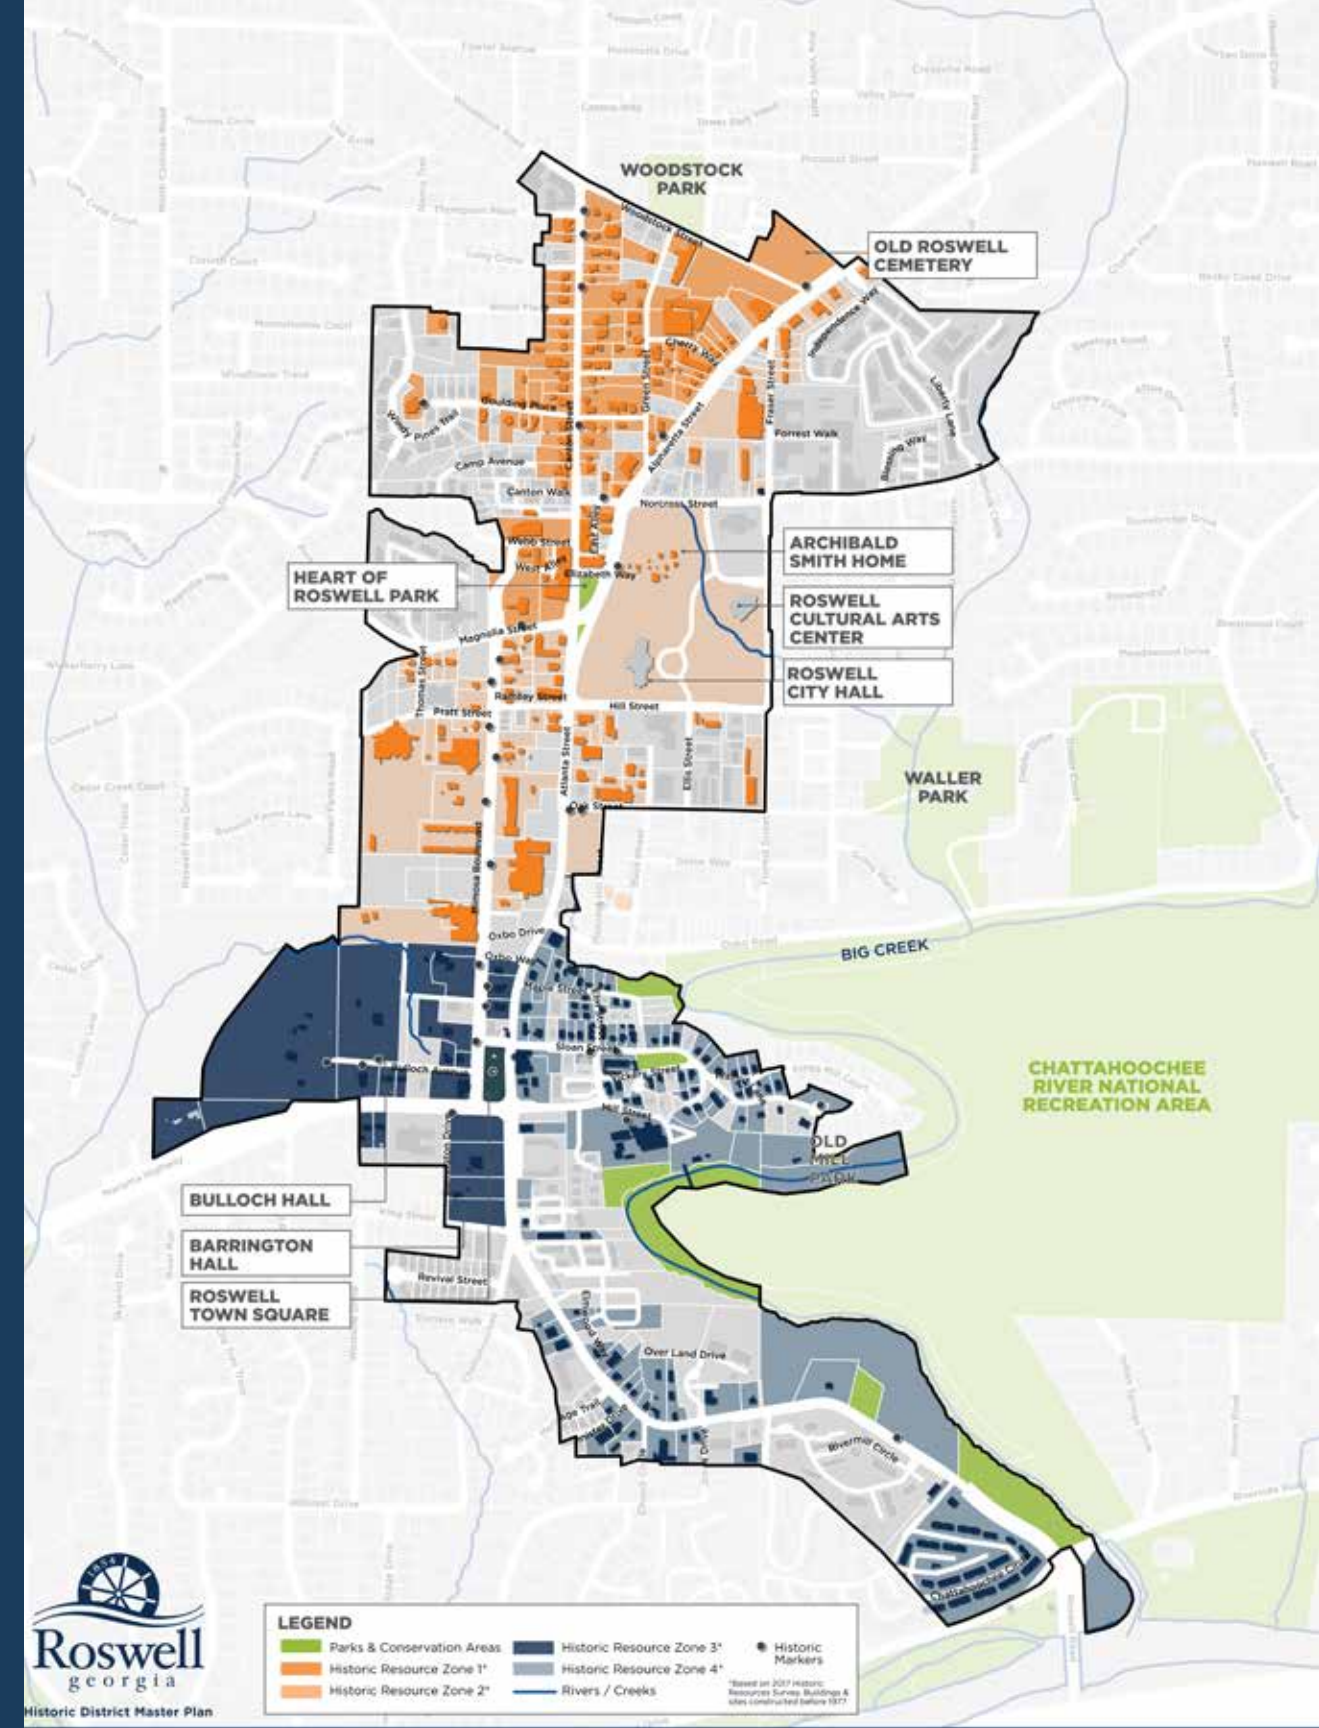

HISTORIC RESOURCES

- Map based on 2017 Historic Resources Survey (4 Zones) that documented buildings older than 1977
- We will adjust our urban form analysis for buildings older than 50 years to identify development patterns