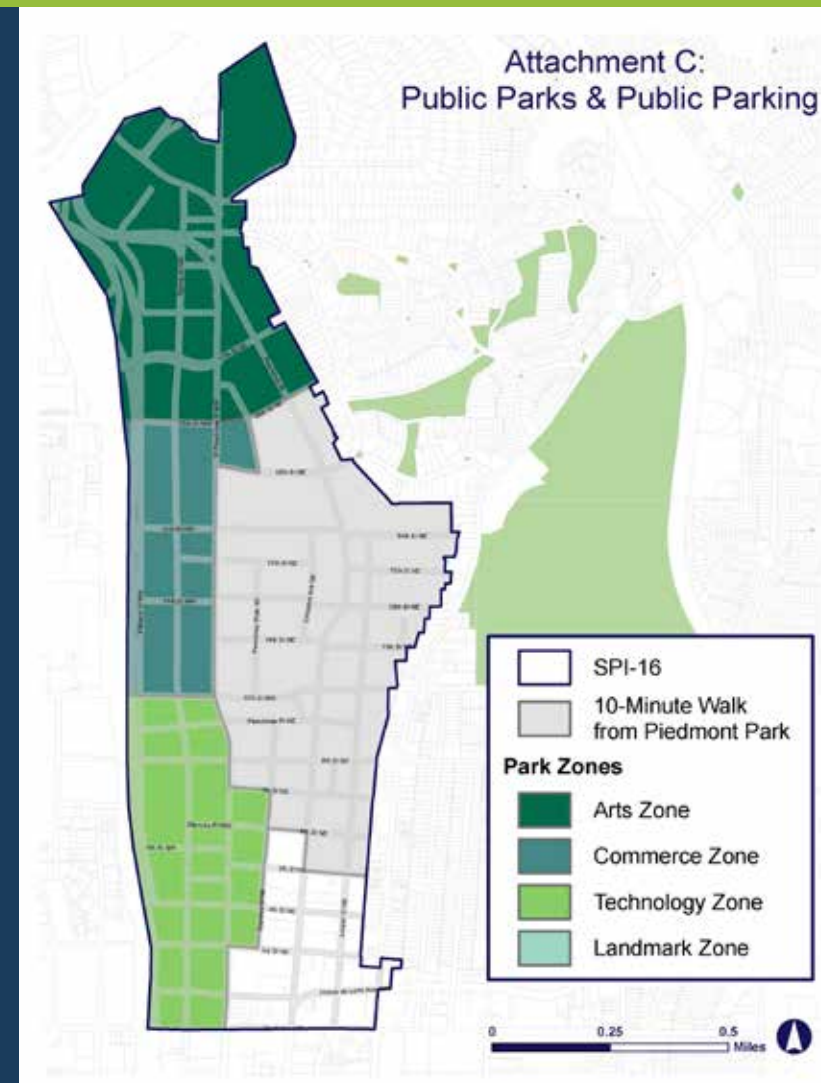

SUBAREAS

THE CREATION OF SUBAREAS WITH DIFFERENT STANDARDS, WHICH CAN BE TIED TO BLOCK FACE, STREET, OR OTHER FEATURES.

- Can incorporate any item allowed by regulating plans or the compatibility rule

Brookhaven Overlay Subareas

HYBRID

A REGULATORY STYLE THAT
INCORPORATES VARIOUS ASPECTS OF
THE PREVIOUS

Next Steps

WALKING TOURS: NOVEMBER 3RD & 4TH

DESIGN CHARRETTE: NOVEMBER 27-28TH

ADVISORY COMMITTEE MEETING #2

JANUARY OPEN HOUSE DATES?