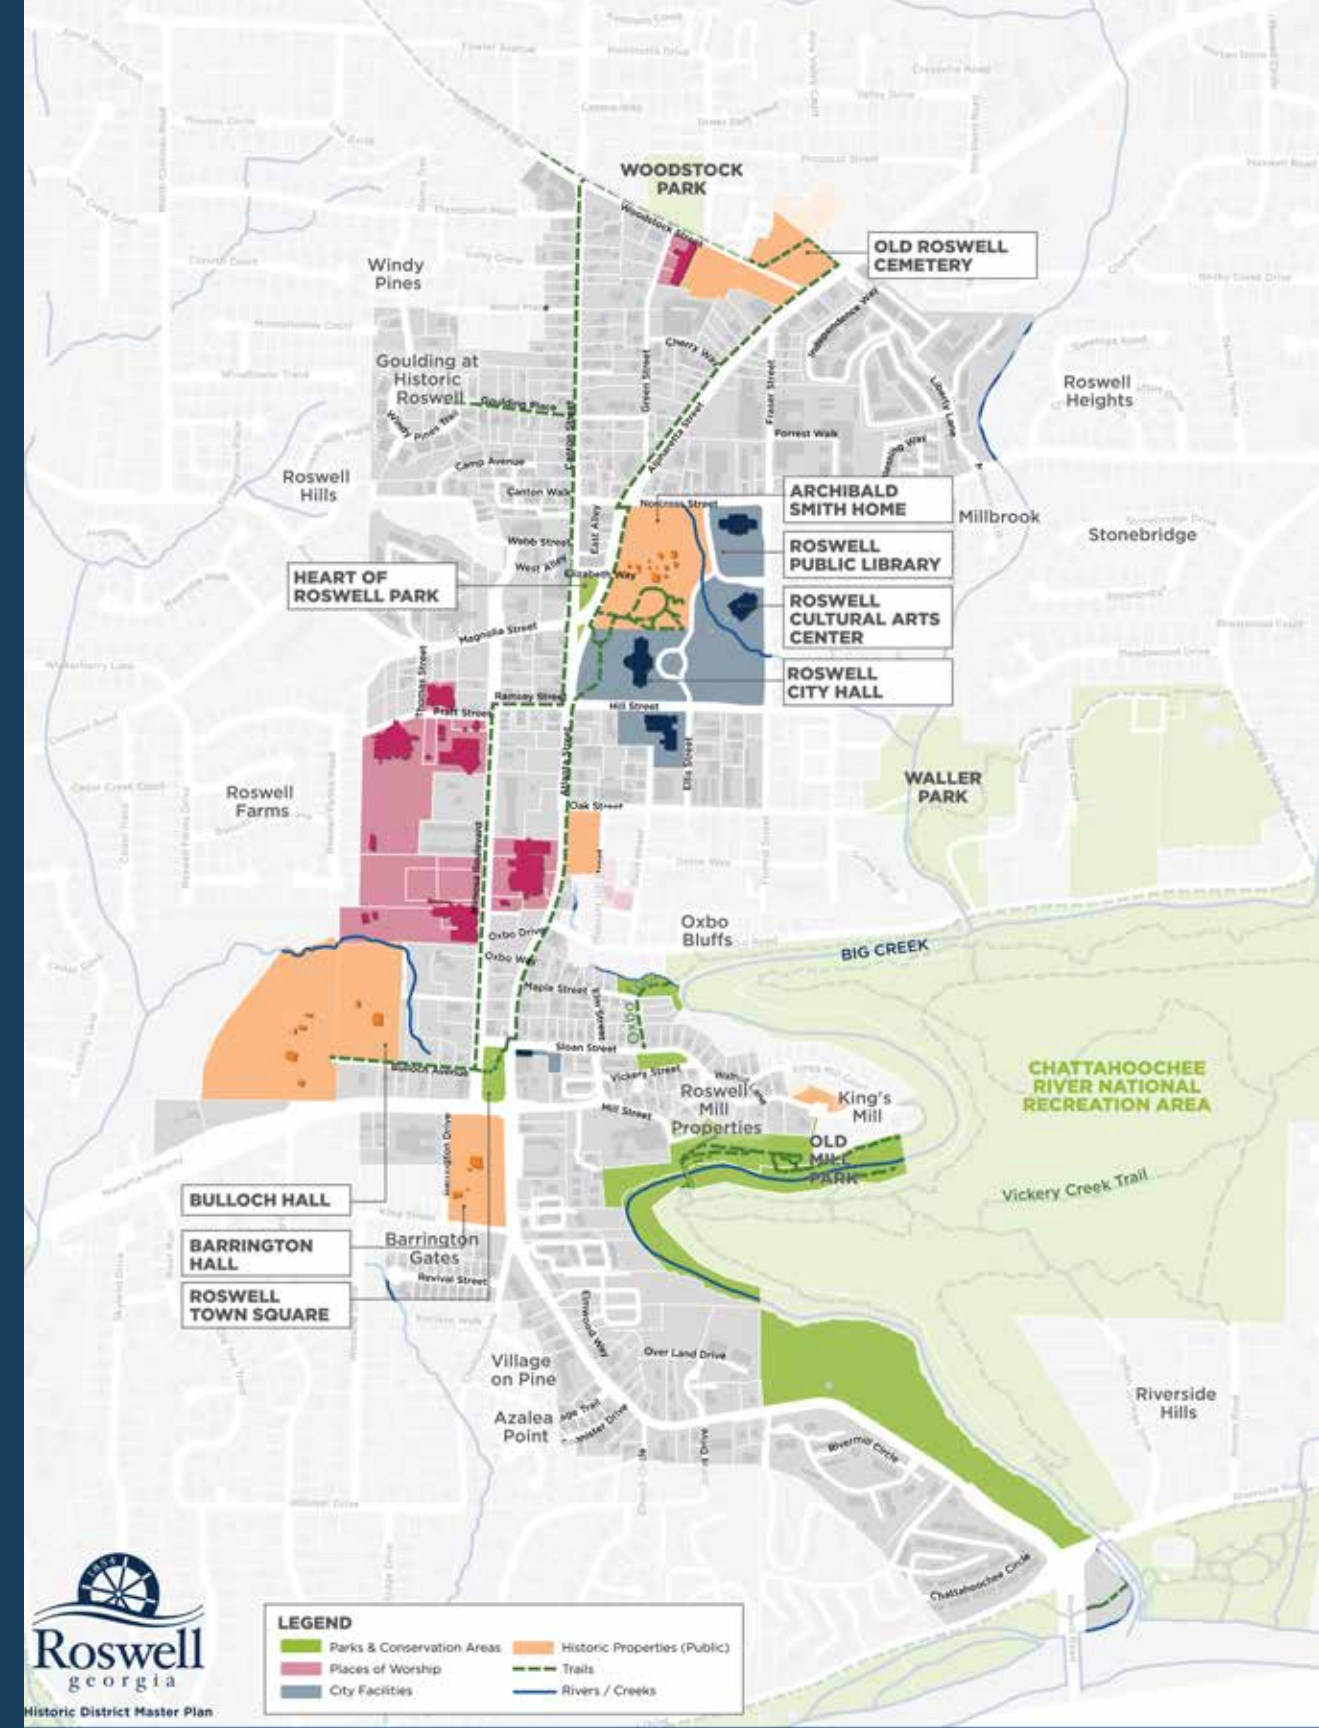

COMMUNITY ASSETS

- **City Hall, Library, Cultural Arts Center** all in one area
- Numerous **places of worship**
- Proximity to **Chattahoochee River National Recreation Area** and trails
- **Trails** as an alternative transportation mode and as a recreation component
- **Historic sites** serving as businesses and others as educational tools
- Thriving restaurants on Canton Street