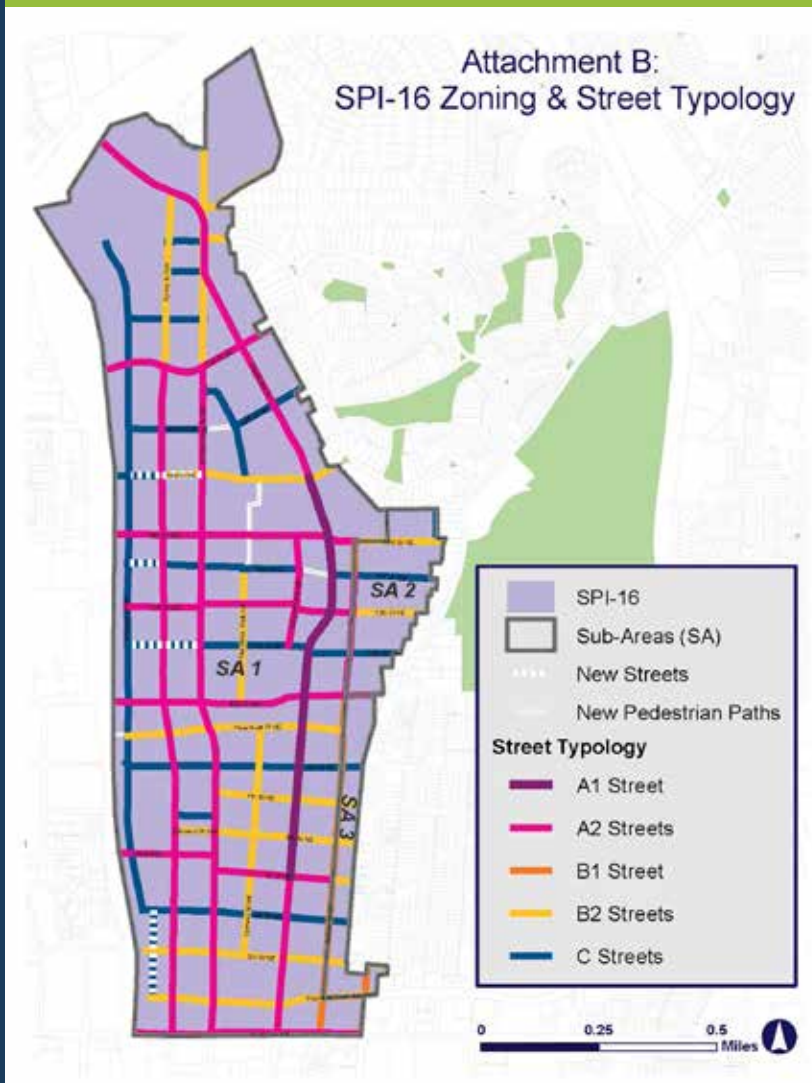

HYBRID

A REGULATORY STYLE THAT
INCORPORATES VARIOUS ASPECTS OF
THE PREVIOUS

Next Steps

WALKING TOURS: NOVEMBER 3RD & 4TH

DESIGN CHARRETTE: NOVEMBER 27-28TH

ADVISORY COMMITTEE MEETING #2

JANUARY OPEN HOUSE DATES?