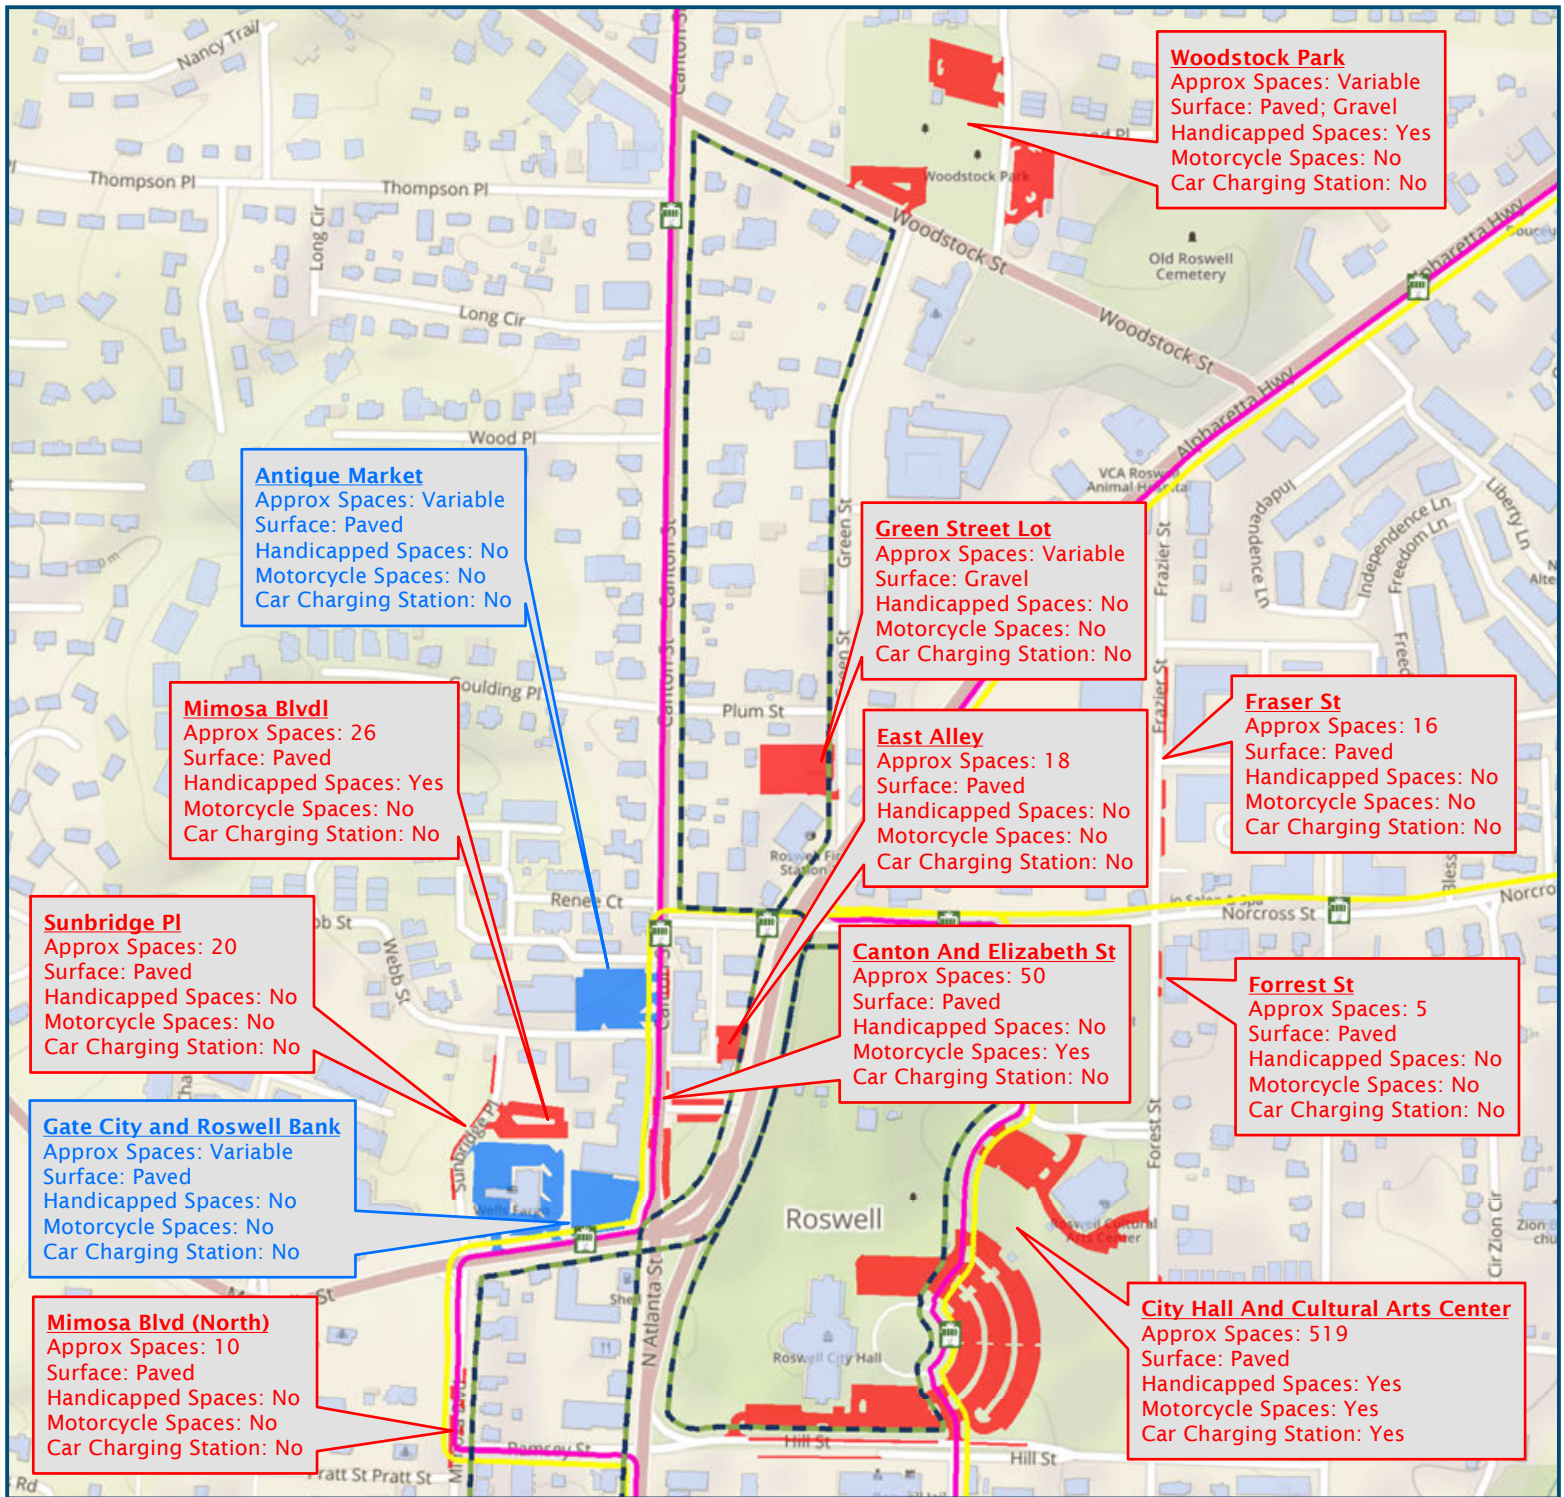

Available Parking Near Canton Street

Legend

- Trolley Stop
- **Trolley And Shuttle Routes**
- Alive In Roswell
- East Route
- West Route
- **Parking Availability**
- Private - Vallet Fee (Hours Restricted)
- Public Free

Sources: City of Roswell GIS (2019); Esri (2019);